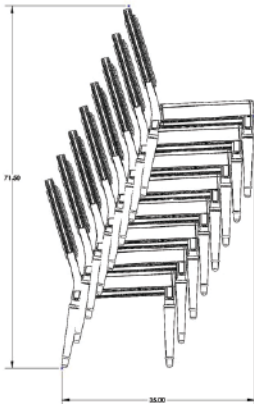

AURORA by AURA seating

Features

- Steel Frame
- Standard Powder Coat Colors
- Wide Selection of Textiles
- Nylon Smooth Floor Glides
- High Density Foam Formed Seats

Specifications

- Width: 16.5 inches
- Shipping Weight: 11 lbs each
- Depth: 24 inches
- Number per carton: 10
- Height: 35.5 inches
- Stacks: 8 high
- COM: 0.75 yard

Environmental Data

- Foam Passes CAL 133
- See Fabric Catalog for Data Sheets

Warranty

- 10 Year Structural Frame Warranty

Options/Upgrades

- Optional Powder Coat Finishes
- Premium Self Leveling Metal Base Glides
- Retractable Wire Ganger
- Grab Handle Cut-Out in Back
- Stain Guard Coating on Fabrics