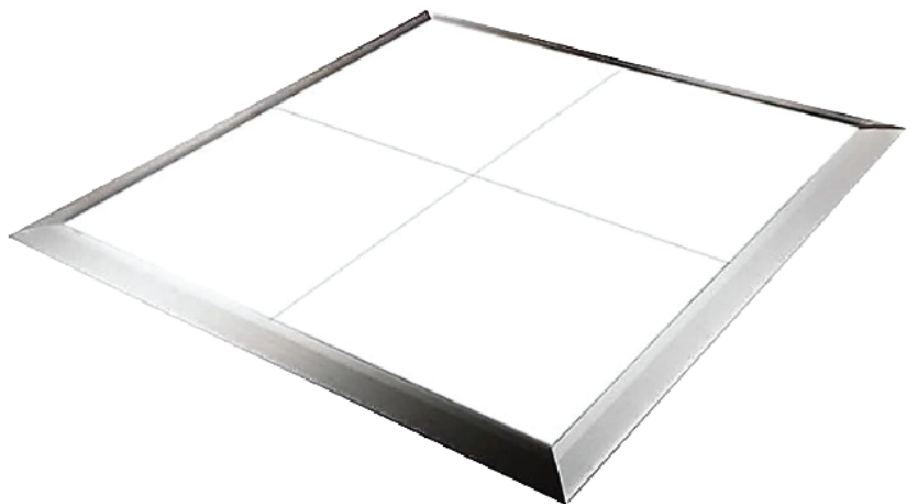

Warranty

- 10 Year Structural Frame Warranty