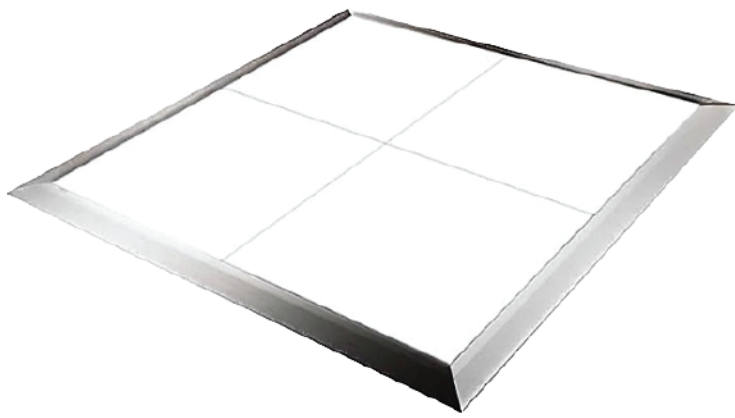

Cosmo Color Options

Acrylic