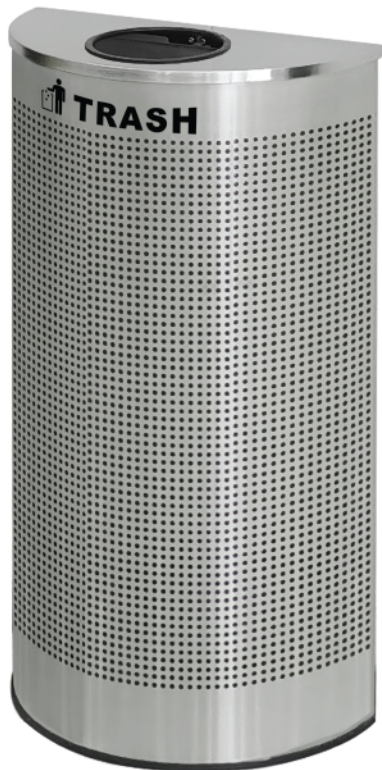

AS-SN438

Stainless steel trash can.

18" (L) x 9" (W) x 32" (H)
Capacity: 14.5 Gal