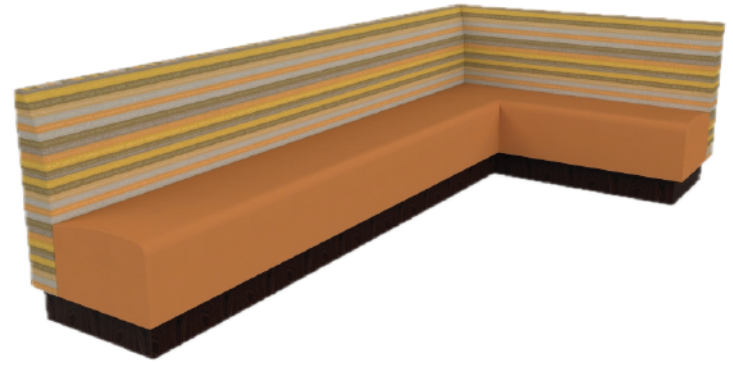

Jupiter

Designed for comfort, Jupiter features a high resilient foam seat and back, wood frame, nylon floor glides, choice of fabric and powder coat color. Offered in banquette and L-Shape.

Specifications

- Width: 60-120"
- Depth: 22"
- Height: 41"

Warranty

- 10 Year Structural Frame Warranty

For fabric options, we offer fabrics from Culp, Mayer, Momentum, and CF Stinson. For more information, click [here](#).