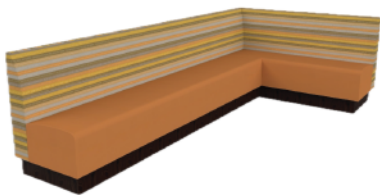

Warranty

- 10 Year Structural Frame Warranty

For fabric options, we offer fabrics from Culp, Mayer, Momentum, and CF Stinson. For more information, click [here](#).