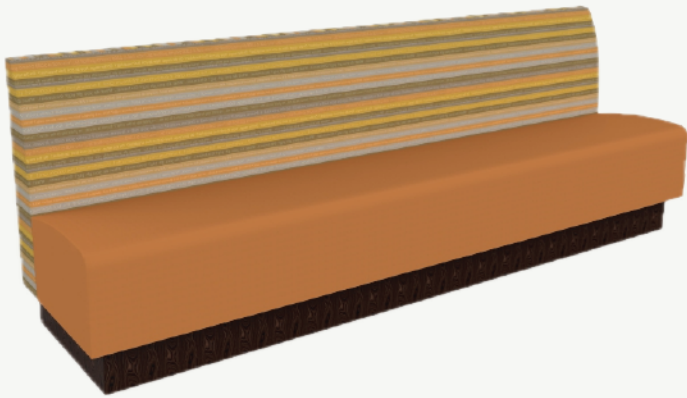

Jupiter

Designed for comfort, Jupiter features a high resilient foam seat and back, wood frame, nylon floor glides, choice of fabric and powder coat color. Offered in banquette and L-Shape.

Specifications

- Width: 60-120"
- Depth: 22"
- Height: 41"

Warranty

- 10 Year Structural Frame Warranty

For fabric options, we offer fabrics from Culp, Mayer, Momentum, and CF Stinson. For more information, click [here](#).