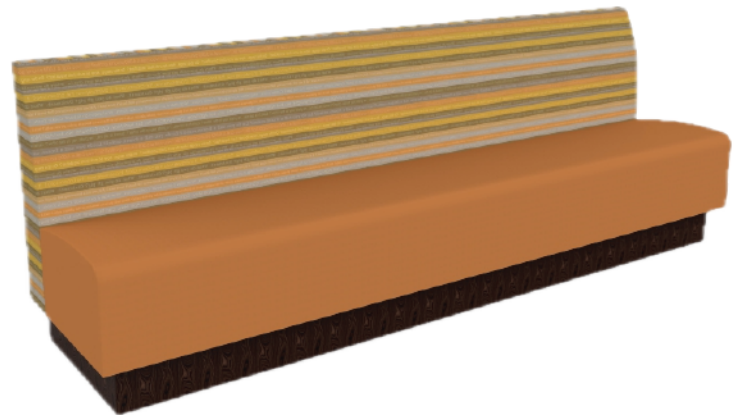

Warranty

- 10 Year Structural Frame Warranty

For fabric options, we offer fabrics from Culp, Mayer, Momentum, and CF Stinson. For more information, click [here](#).